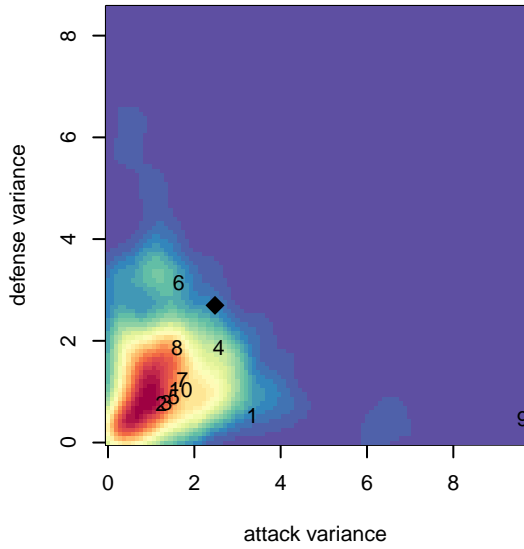

Crossfire OR WUSC White G03

Crossfire Oregon
 West Linn, OR
 G03 total strength=1101
 attack=3.39 defense=2.37
 fall league = PTT G03 Div 1 White
 spr league = Spr OYS G03 Div 1 White

alt names used:
 WILLAMETTE UNITED WUSC 2003G (OR)
 WUSC 03G
 WUSC 2003g
 WUSC 2003G
 WUSC 2003G White
 WUSC 03G
 WUSC 03G

Crossfire OR WUSC White G03
 Dots are actual minus expected GF (blue circles) and GA (red triangles).
 Blue line is smoothed change in attack strength. Red is smoothed change in defense strength.

**attack and defense variance (black dot)
relative to other teams
and top 10 in region**