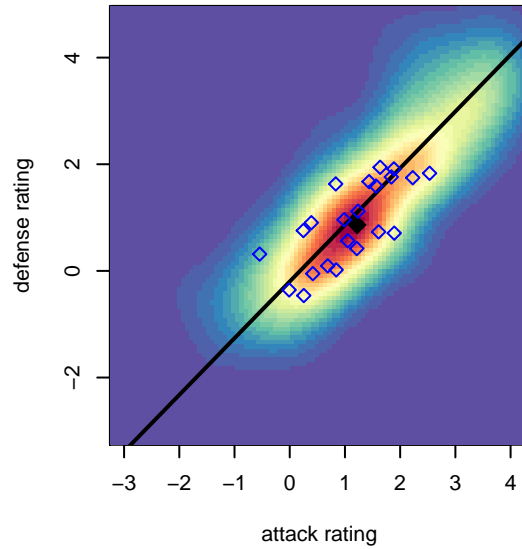

**attack and defense rating
relative to others at age
and all opponents in last 13 months**