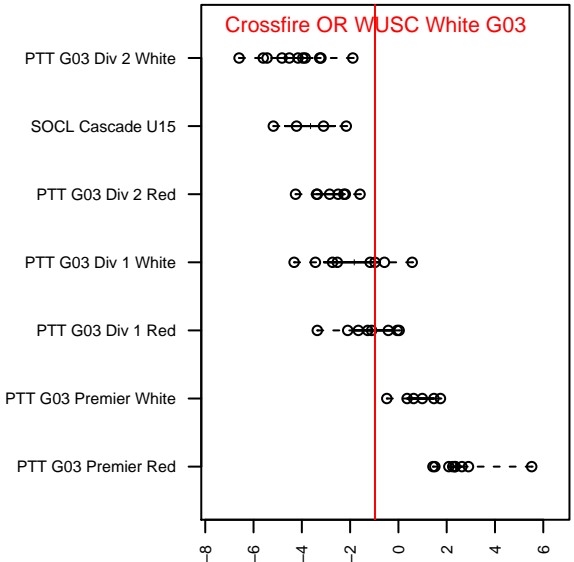

**attack and defense rating
relative to others at age
and all opponents in last 13 months**